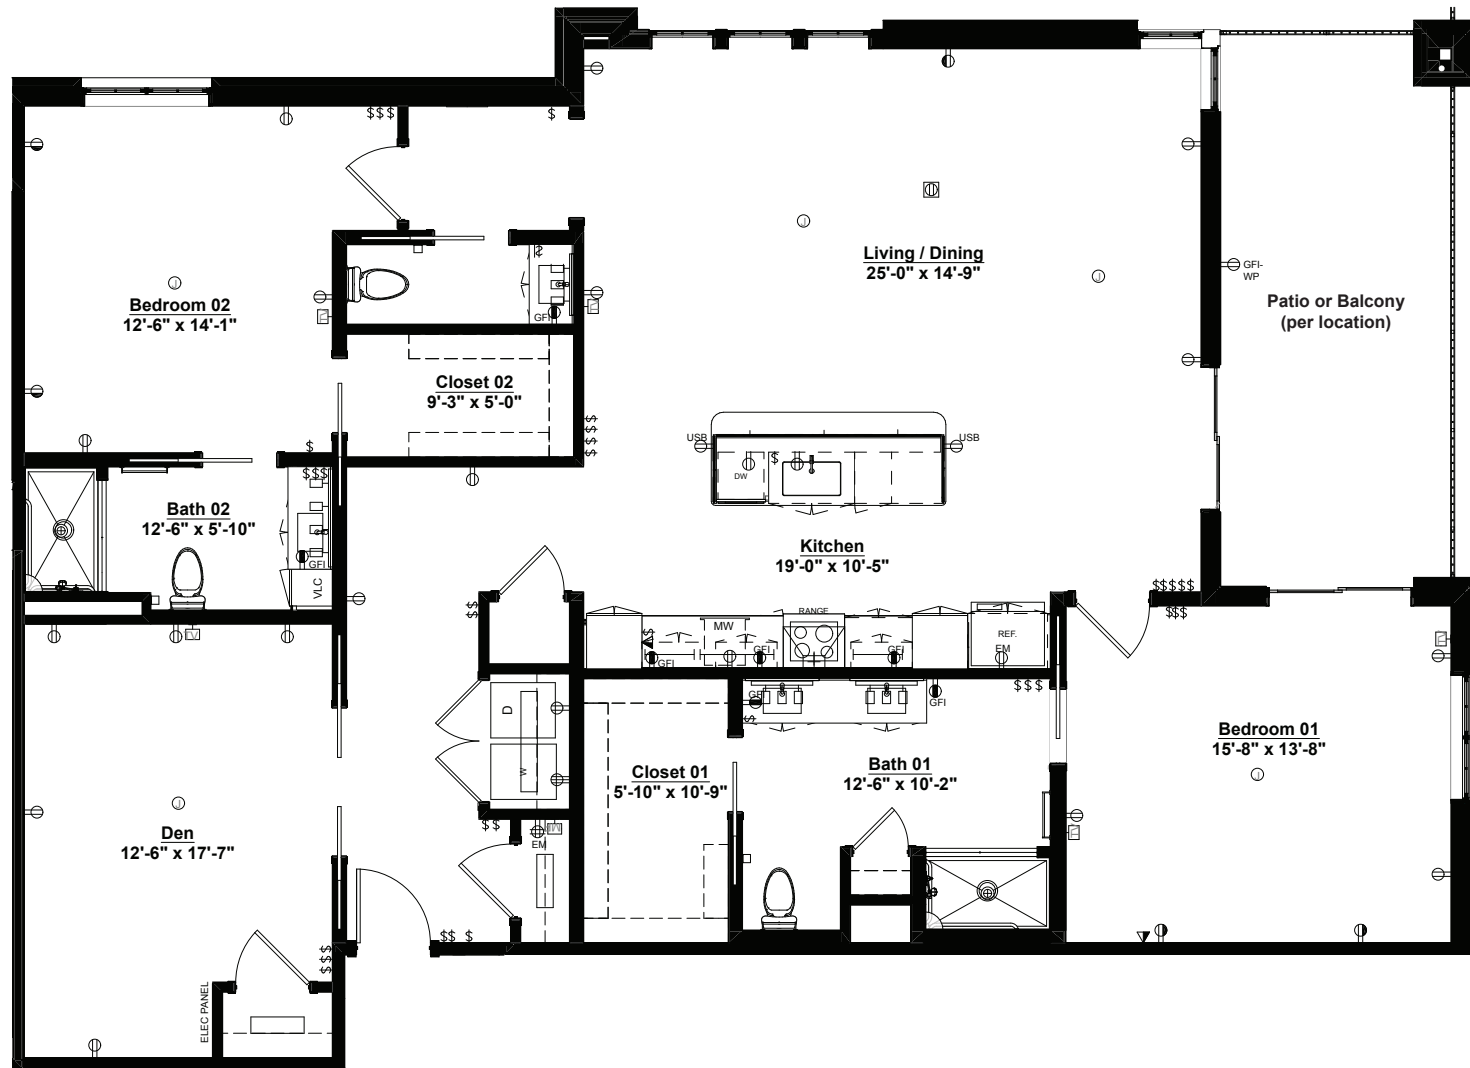

THE HARTLEY I AT THE DEERWOOD

Two-bedroom, two-and-a-half-bathroom apartment with den (ALT 1)

1,928 heated square feet

THE HARTLEY I AT THE DEERWOOD

Two-bedroom, two-and-a-half-bathroom apartment with den
1,903 heated square feet

THE HARTLEY I AT THE DEERWOOD

Two-bedroom, two-and-a-half-bathroom apartment with den
1,904 heated square feet

THE HARTLEY I AT THE DEERWOOD

Two-bedroom, two-and-a-half-bathroom apartment with den (ALT 2)

1,962 heated square feet