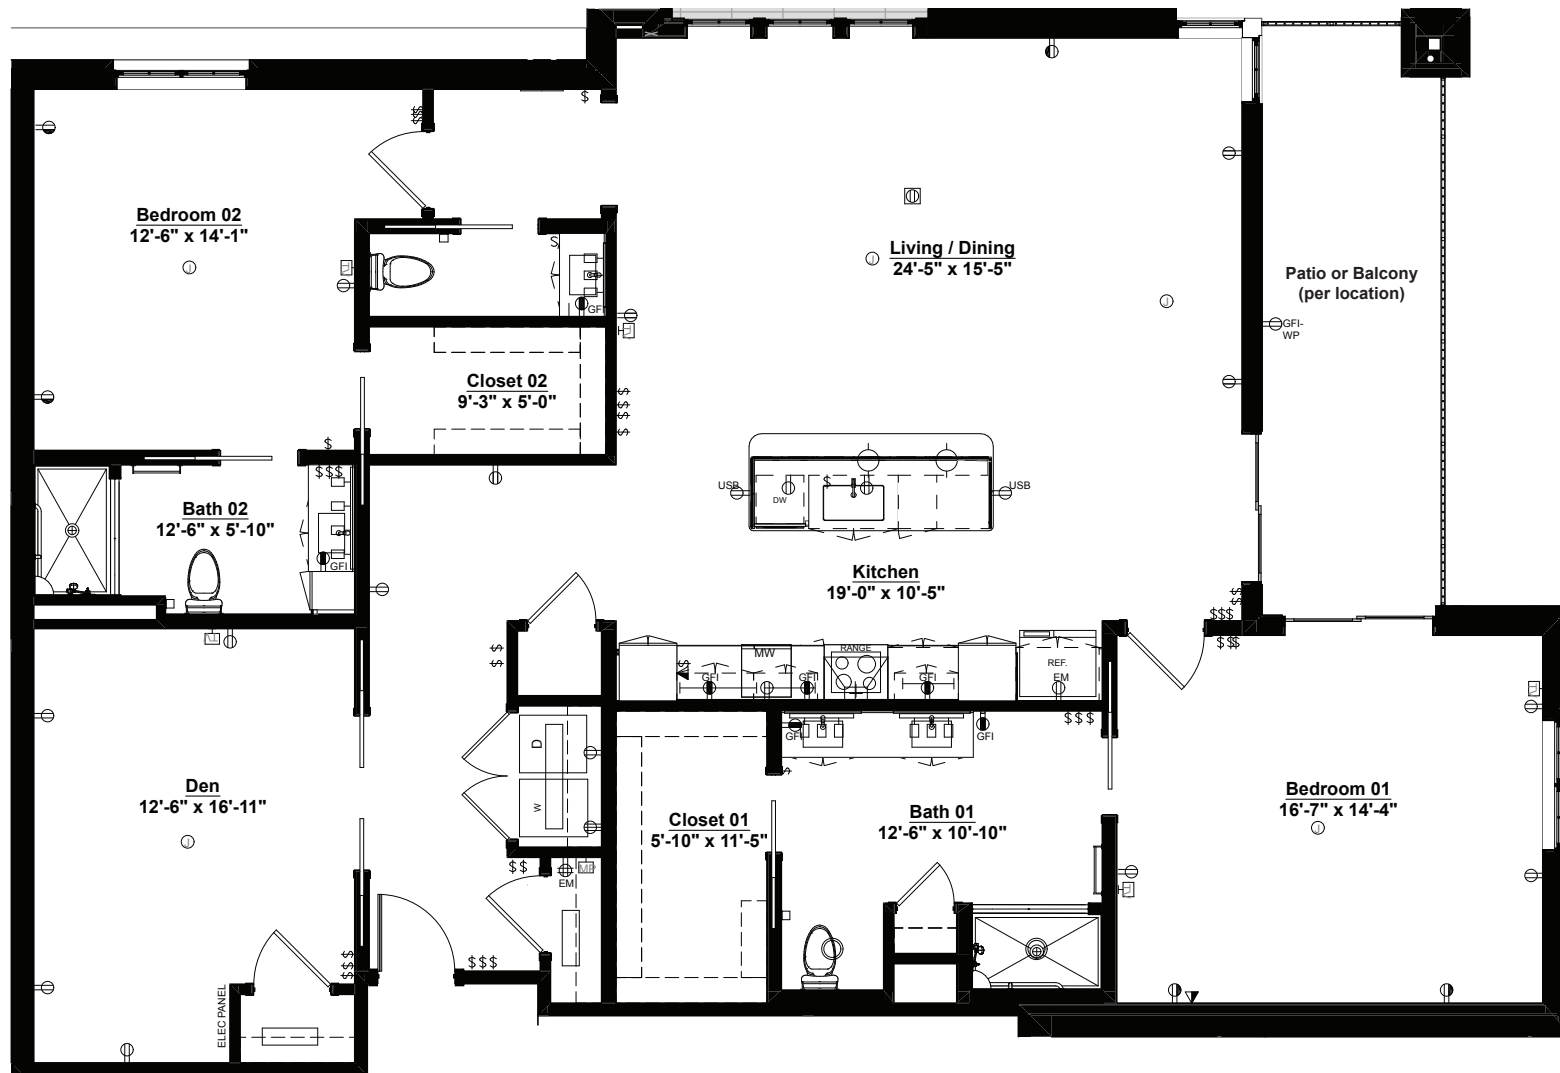

THE HARTLEY I AT THE DEERWOOD

Two-bedroom, two-and-a-half-bathroom apartment with den (ALT 1)

1,928 heated square feet

THE HARTLEY I AT THE DEERWOOD

Two-bedroom, two-and-a-half-bathroom apartment with den
1,903 heated square feet

THE HARTLEY I AT THE DEERWOOD

Two-bedroom, two-and-a-half-bathroom apartment with den
1,904 heated square feet

THE HARTLEY I AT THE DEERWOOD

Two-bedroom, two-and-a-half-bathroom apartment with den (ALT 2)

1,962 heated square feet