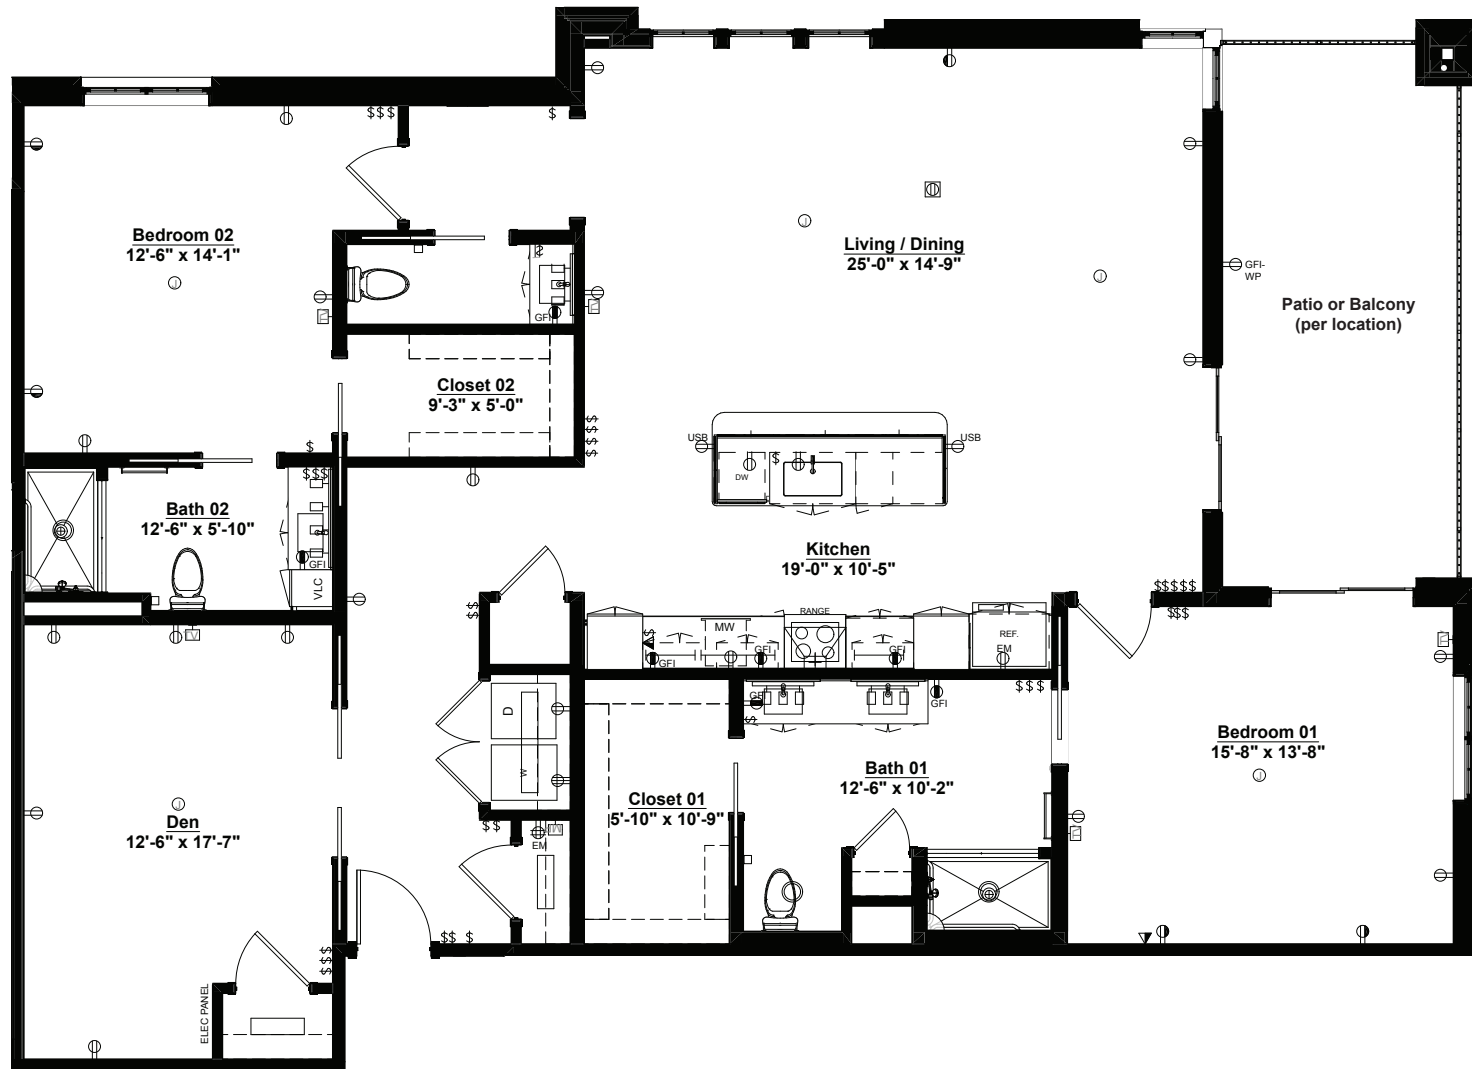

THE HARTLEY I AT THE DEERWOOD

Two-bedroom, two-and-a-half-bathroom apartment with den (ALT 1)

1,928 heated square feet

THE HARTLEY I AT THE DEERWOOD

Two-bedroom, two-and-a-half-bathroom apartment with den
1,903 heated square feet

THE HARTLEY I AT THE DEERWOOD

Two-bedroom, two-and-a-half-bathroom apartment with den
1,904 heated square feet

THE HARTLEY I AT THE DEERWOOD

Two-bedroom, two-and-a-half-bathroom apartment with den (ALT 2)

1,962 heated square feet